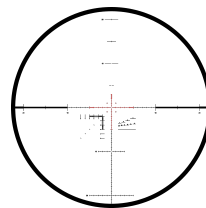

FEATURES

RETICLES / SUBTENSIONS

MSR2/Ki