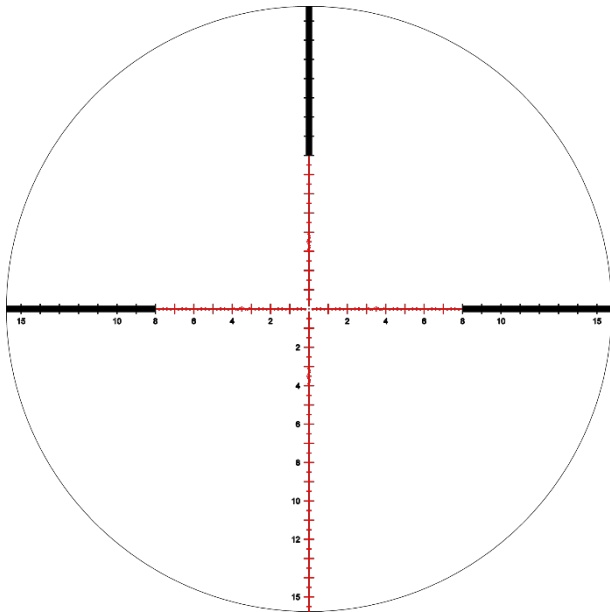

Press release

Guntramsdorf, January 2022

NEW K525i DLR with SKMR reticle COMPETING AT TOP LEVEL

The K525i DLR was launched in January 2021. Today, it is one of the most favoured tactical rifle scopes for ambitious competition shooters all over the world. It is based on the K525i and combines maximum optical performance and precision with unique handling and ergonomics. The DLR models have also been optimised for the fast-action nature of Dynamic Long Range competitions and feature an extended field of view, easy-to-read clicks, an extra-long throw lever and parallax spinner. Due to the great success of the DLR concept, the range is now being expanded to include two models with an SKMR reticle.

Just like the SKMR4 reticle, the SKMR reticle (Shannon Kay Milling Reticle) was developed by Shannon Kay and is a popular reticle for shooters in PRS or other dynamic competitions at medium and long distances. It is a simple, clear alternative to the SKMR4 reticle and therefore an important addition to the DLR range.

TECHNICAL DATA

K525i DLR

Magnification	5-25
Objective lens diameter (mm)	56
Exit pupil diameter (mm)	9,5-2,3
Eye relief (mm)	95
Field of view (m/100m)	7,7/1,6
Diopter compensation (dpt.)	+2/-3,5
Twilight factor (ISO 58388)	16,7-37,4
Parallax adjustment (m)	20-∞
Impact correction per click	0,1 MRAD
Adjustment range E/W (m/100m)	2,9/1,3
Adjustment direction	CCW
Windage	right/left
Tube diameter (mm)	34
Zero Stop	✓
TWIST GUARD	✓
Objective filter thread	M58 x 0.75
Length (mm)	377
Weight (g)	995
Focal plane	1.
Reticle (illuminated)	SKMR/SKMR4
Battery type	CR2032
Warranty (years)	10 (2 electronic)
Accessories (included)	Throw Lever, Parallax Spinner with engraving KAHLES / Tenebraex Flip Up Cover 56mm
Accessories (optional)	KAHLES / Tenebraex Flip Up Cover ocular 46mm KAHLES / Flatline Bubble Level 34mm Sunshield 56mm, Tenebraex Killflash ARD 56mm