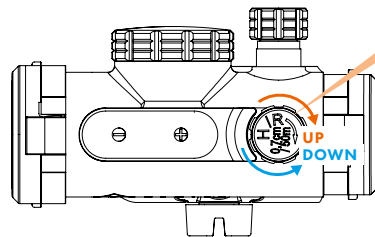

1. AUTOMATICLIGHT **ON**

0,7cm/50m

0,7cm/50m

kahles.at/en/service

FC CE

NOTES

NOTES

kahles.at