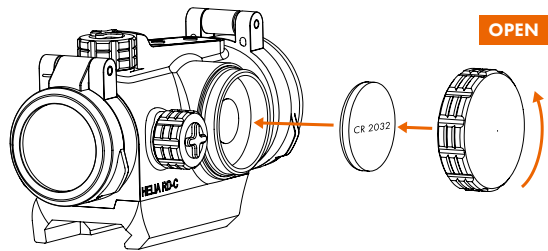

1. AUTOMATICLIGHT **ON**

0,7cm/50m

0,7cm/50m

kahles.at/en/service

FC CE

NOTES

NOTES

kahles.at