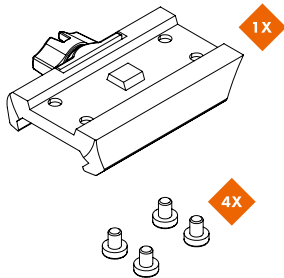

20021 HELIA RD-C