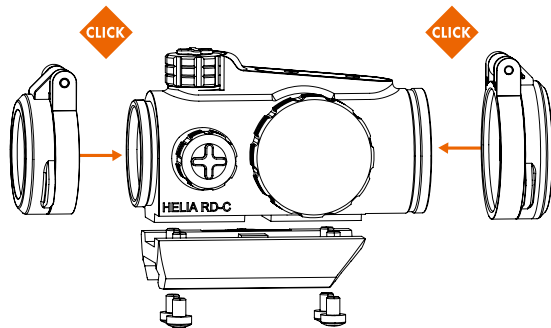

1. AUTOMATICLIGHT **ON**

0,7cm/50m

0,7cm/50m

kahles.at/en/service

FC CE

NOTES

NOTES

kahles.at