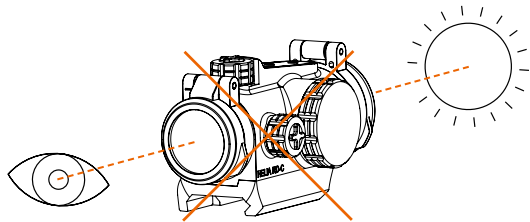

1. AUTOMATICLIGHT **ON**

0,7cm/50m

0,7cm/50m

kahles.at/en/service

FC CE

NOTES

NOTES

kahles.at