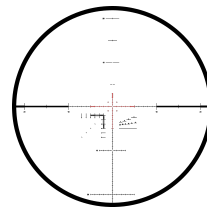

FEATURES

1st focal plane

Main tube 34 mm

Adjustment direction CW
or CCW

MOA or MIL

Windage left or right

Zero Stop

TWIST GUARD windage

RETICLES / SUBTENSIONS

AMR

MOAK

MSR2/Ki

SKMR

SKMR4

TREMOR 3