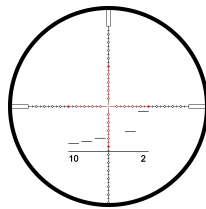

FEATURES

RETICLES / SUBTENSIONS

Mil4+