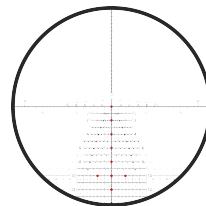

## TECHNICAL DATA

Magnification:	5 - 25
Objective lens diameter:	56 mm
Eye relief:	95 mm
Field of view:	7.1 - 1.5 m/100 m
Diopter compensation:	+2 / -3.5 dpt
Twilight factor (DIN 58388):	16.7 - 37.4
Impact correction per click:	0.1 MRAD ¼ MOA
Adjustment range (E/W):	2.9/1.3 m/100 m
Parallax adjustment:	20 m till ∞
Tube diameter:	34 mm
Length:	377 mm
Weight:	970 g
Illuminated:	Yes
Warranty:	10 years

## RETICLES / SUBTENSIONS

AMR

Mil4+

MOAK

MSR2/Ki

SKMR4

SKMR

TREMOR 3