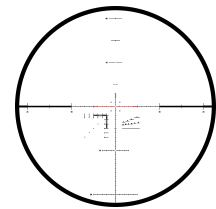

FEATURES

RETICLES / SUBTENSIONS

MSR2/Ki