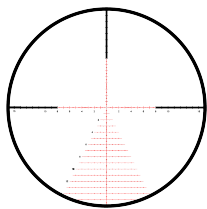

FEATURES

1st focal plane

Main tube 34 mm

Adjustment direction CW
or CCW

MOA or MIL

Windage left or right

Zero Stop

TWIST GUARD windage

RETICLES / SUBTENSIONS

AMR

MOAK

MSR2/Ki

SKMR

SKMR4

TREMOR 3