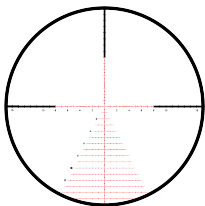

FEATURES

RETICLES / SUBTENSIONS

SKMR4