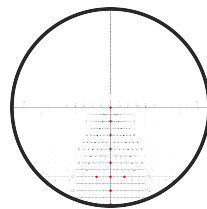

TECHNICAL DATA

Magnification:	5 - 25
Objective lens diameter:	56 mm
Exit pupil:	9.5 - 2.3 mm
Eye relief:	95 mm
Field of view:	7.1 - 1.5 m/100 m
Diopter compensation:	+2 / -3.5 dpt
Twilight factor (DIN 58388):	16.7 - 37.4
Impact correction per click:	.1 MRAD ¼ MOA
Adjustment range (E/W):	2.9 / 1.3 m/100 m
Parallax adjustment:	20 m till ∞
Tube diameter:	34 mm
Length:	377 mm
Weight:	970 g
Illuminated:	Yes
Warranty:	10 years

RETICLES / SUBTENSIONS

AMR

MOAK

MSR2/Ki

SKMR

SKMR4

TREMOR 3