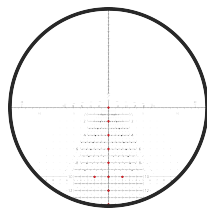

TECHNICAL DATA

Magnification:	5 - 25
Objective lens diameter:	56 mm
Exit pupil:	9.5 - 2.3 mm
Eye relief:	95 mm
Field of view:	7.1 - 1.5 m/100 m
Diopter compensation:	+2 / -3.5 dpt
Twilight factor (DIN 58388):	16.7 - 37.4
Impact correction per click:	.1 MRAD ¼ MOA
Adjustment range (E/W):	2.9 / 1.3 m/100 m
Parallax adjustment:	20 m till ∞
Tube diameter:	34 mm
Length:	377 mm
Weight:	970 g
Illuminated:	Yes
Warranty:	10 years

RETICLES / SUBTENSIONS

AMR

MOAK

MSR2/Ki

SKMR

SKMR4

TREMOR 3