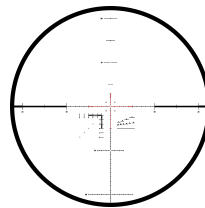

FEATURES

1st focal plane

Main tube 34 mm

Adjustment direction CW
or CCW

MOA or MIL

Windage right

Zero Stop

TWIST GUARD windage

RETICLES / SUBTENSIONS

AMR

MOAK

MSR2/Ki

SKMR

SKMR4

TREMOR 3