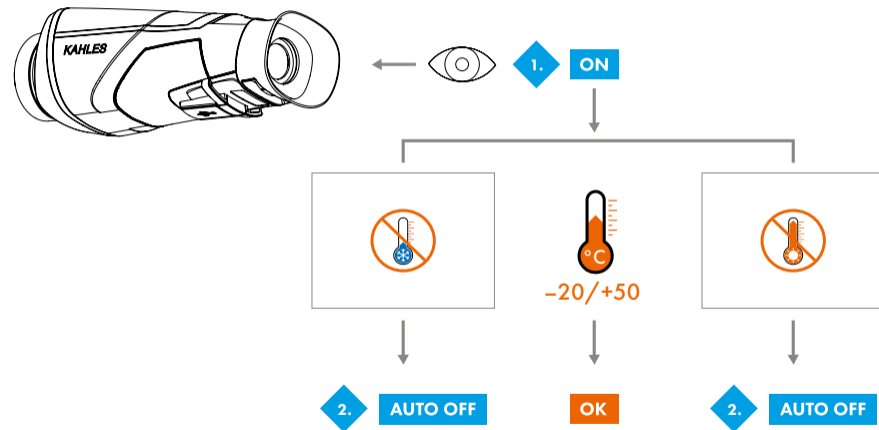

KAHLES

QUICK REFERENCE GUIDE

HELIA TI+

20028 HELIA TI 35+ & 20029 HELIA TI 18+

ON / OFF

TEMPERATURE SHUTDOWN

DIOPTER

FAST FOCUS

COLOUR MODES

DIGITAL ZOOM

MENU

MENU OFF

FLAT FIELD CORRECTION

AUTO OFF / ON DISPLAY

CHARGING

LOW BATTERY

QUICK RELEASE FASTENER

LENS COVER

NOTES

NOTES

USE

-20/+50

STORAGE

-30/+70