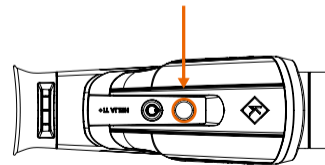

COLOUR MODES

DIGITAL ZOOM

MENU

MENU OFF

FLAT FIELD CORRECTION

AUTO OFF / ON DISPLAY

CHARGING

LOW BATTERY

QUICK RELEASE FASTENER

LENS COVER

NOTES

NOTES

USE

-20/+50

STORAGE

-30/+70