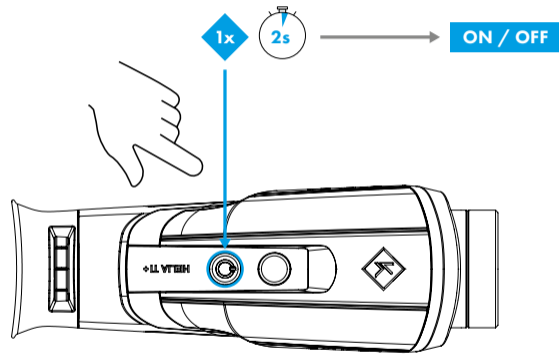

ON / OFF

TEMPERATURE SHUTDOWN