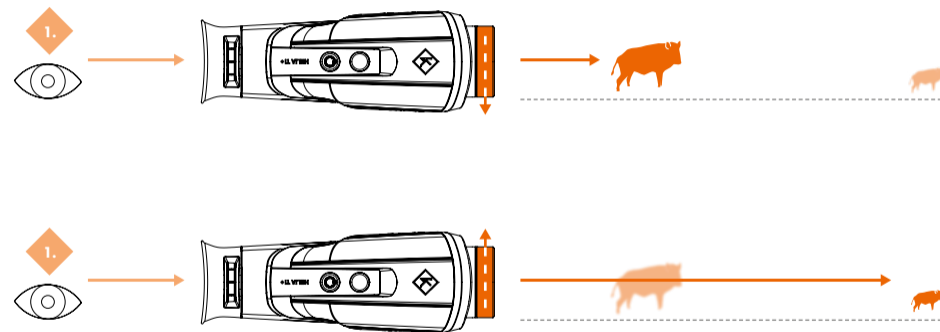

KAHLES

QUICK REFERENCE GUIDE

HELIA TI+

20028 HELIA TI 35+ & 20029 HELIA TI 18+

ON / OFF

TEMPERATURE SHUTDOWN

DIOPTER

FAST FOCUS

COLOUR MODES

DIGITAL ZOOM

MENU

MENU OFF

FLAT FIELD CORRECTION

AUTO OFF / ON DISPLAY

CHARGING

LOW BATTERY