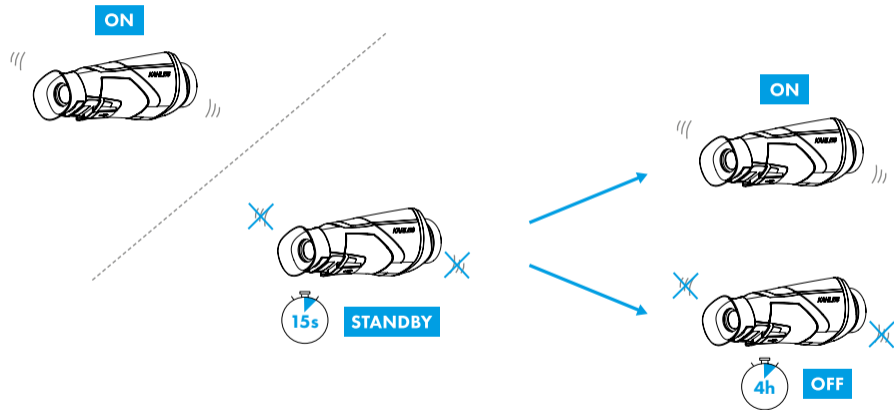

AUTO OFF / ON DISPLAY