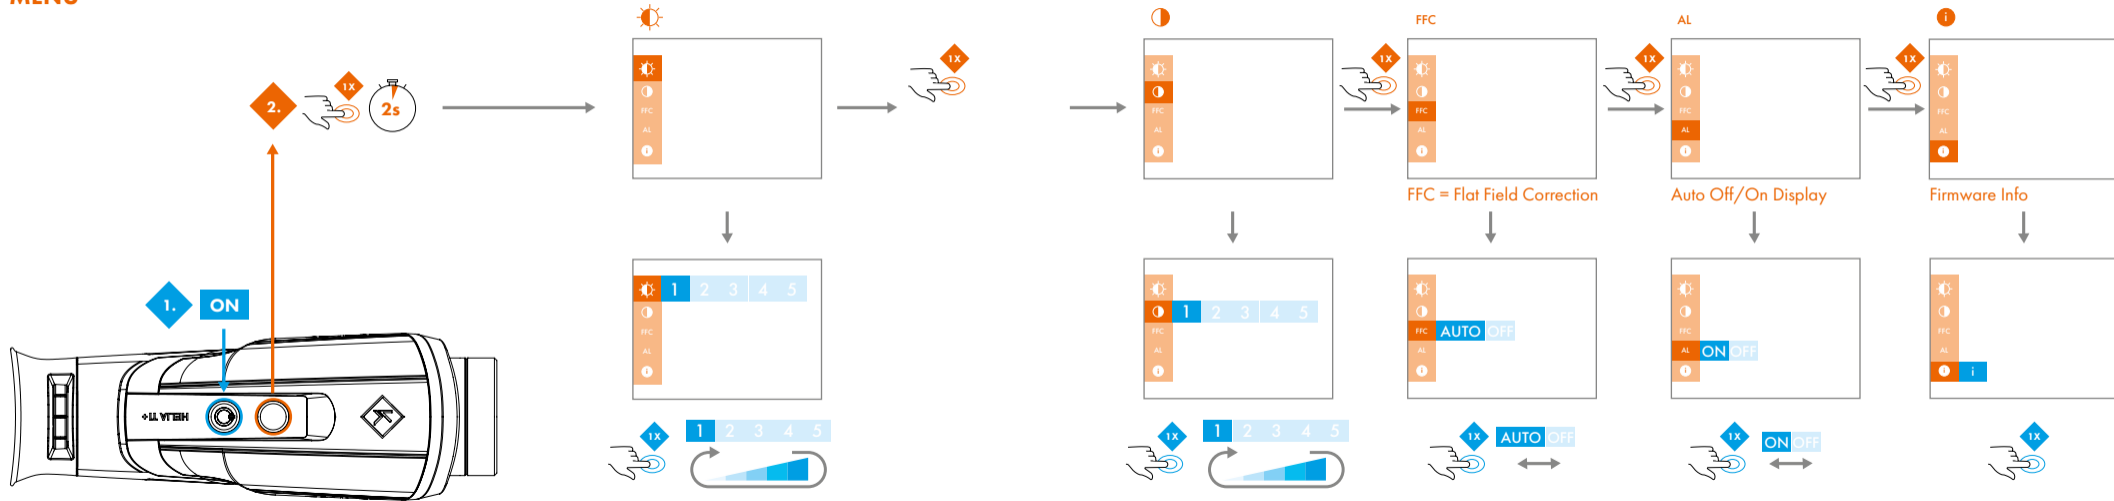

KAHLES

QUICK REFERENCE GUIDE

HELIA TI+

20028 HELIA TI 35+ & 20029 HELIA TI 18+

ON / OFF

TEMPERATURE SHUTDOWN

DIOPTER

FAST FOCUS

COLOUR MODES

DIGITAL ZOOM

MENU

MENU OFF

FLAT FIELD CORRECTION

AUTO OFF / ON DISPLAY

CHARGING

LOW BATTERY

QUICK RELEASE FASTENER

LENS COVER

NOTES

NOTES

USE

-20/+50

STORAGE

-30/+70