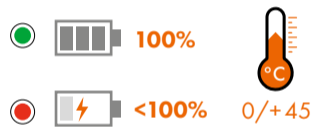

COLOUR MODES

DIGITAL ZOOM

MENU

MENU OFF

FLAT FIELD CORRECTION

AUTO OFF / ON DISPLAY

CHARGING

LOW BATTERY

QUICK RELEASE FASTENER

LENS COVER

NOTES

NOTES

USE

-20/+50

STORAGE

-30/+70