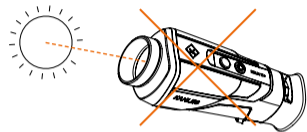

QUICK RELEASE FASTENER

LENS COVER

NOTES

NOTES

USE

-20/+50

STORAGE

-30/+70