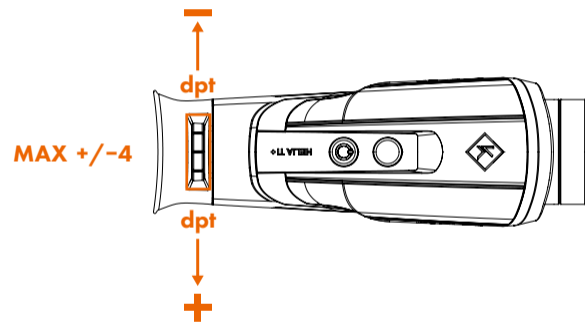

KAHLES

QUICK REFERENCE GUIDE

HELIA TI+

20028 HELIA TI 35+ & 20029 HELIA TI 18+

ON / OFF

TEMPERATURE SHUTDOWN

DIOPTER

FAST FOCUS

QUICK RELEASE FASTENER

LENS COVER

NOTES

NOTES

USE

-20/+50

STORAGE

-30/+70