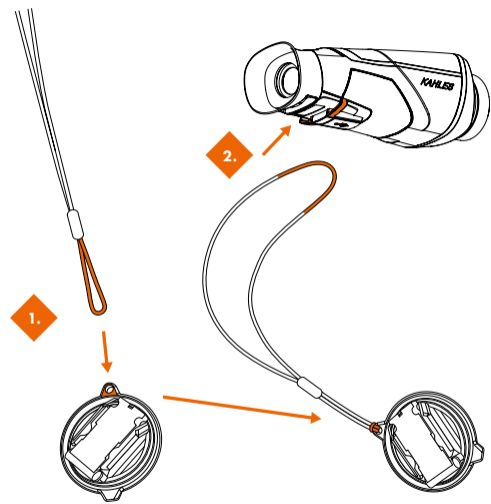

QUICK RELEASE FASTENER

LENS COVER

NOTES

NOTES

USE

-20/+50

STORAGE

-30/+70