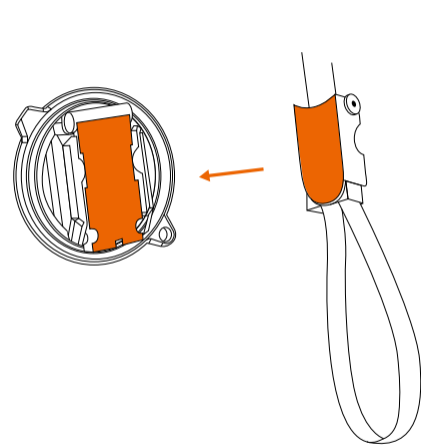

QUICK RELEASE FASTENER

LENS COVER

NOTES

NOTES

USE

-20/+50

STORAGE

-30/+70