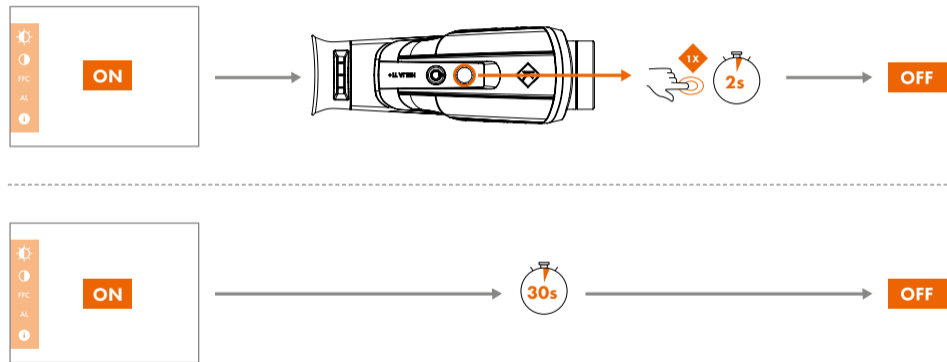

COLOUR MODES

DIGITAL ZOOM

MENU

MENU OFF

FLAT FIELD CORRECTION

AUTO OFF / ON DISPLAY

CHARGING

LOW BATTERY

QUICK RELEASE FASTENER

LENS COVER

NOTES

NOTES

USE

-20/+50

STORAGE

-30/+70