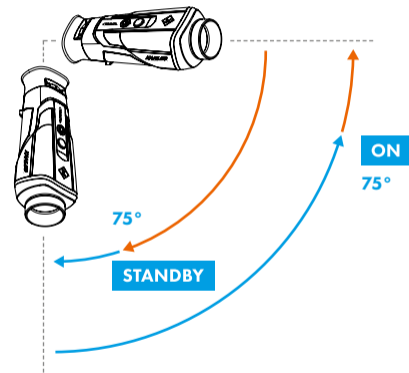

COLOUR MODES

DIGITAL ZOOM

MENU

MENU OFF

FLAT FIELD CORRECTION

AUTO OFF / ON DISPLAY

CHARGING

LOW BATTERY

QUICK RELEASE FASTENER

LENS COVER

NOTES

NOTES

USE

-20/+50

STORAGE

-30/+70