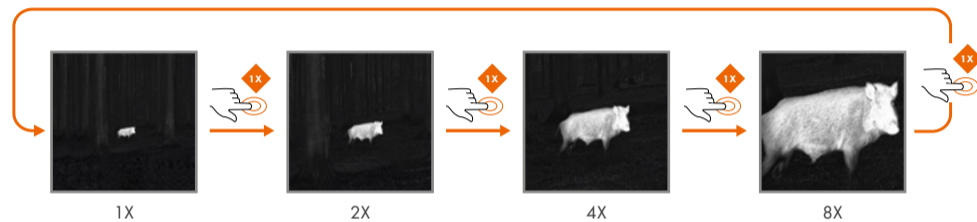

KAHLES

QUICK REFERENCE GUIDE

HELIA TI+

20028 HELIA TI 35+ & 20029 HELIA TI 18+

ON / OFF

TEMPERATURE SHUTDOWN

DIOPTER

FAST FOCUS

COLOUR MODES

DIGITAL ZOOM

MENU

MENU OFF

FLAT FIELD CORRECTION

AUTO OFF / ON DISPLAY

CHARGING

LOW BATTERY