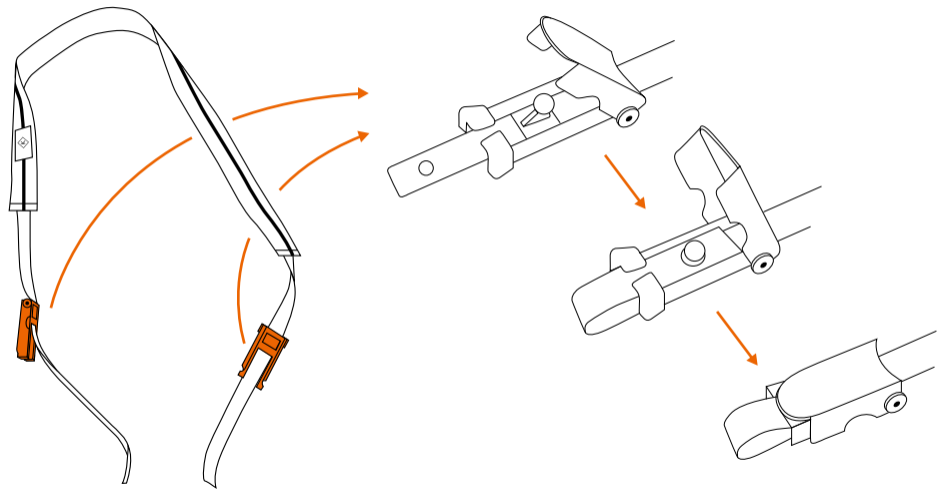

QUICK RELEASE FASTENER

LENS COVER

NOTES

NOTES

USE

-20/+50

STORAGE

-30/+70