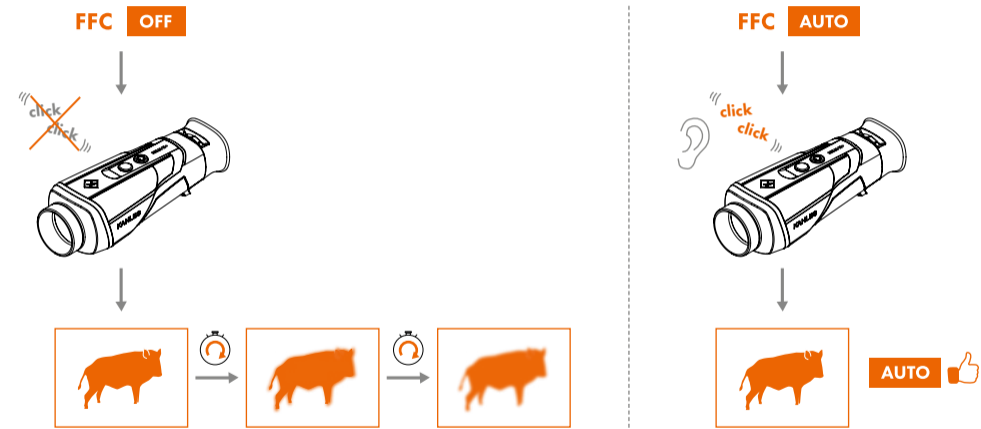

COLOUR MODES

DIGITAL ZOOM

MENU

MENU OFF

FLAT FIELD CORRECTION

AUTO OFF / ON DISPLAY

CHARGING

LOW BATTERY

QUICK RELEASE FASTENER

LENS COVER

NOTES

NOTES

USE

-20/+50

STORAGE

-30/+70