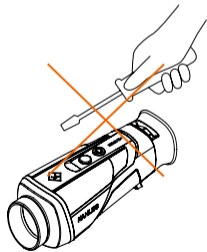

QUICK RELEASE FASTENER

LENS COVER

NOTES

NOTES

USE

-20/+50

STORAGE

-30/+70