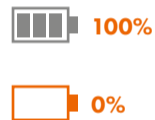

COLOUR MODES

DIGITAL ZOOM

MENU

MENU OFF

FLAT FIELD CORRECTION

AUTO OFF / ON DISPLAY

CHARGING

LOW BATTERY