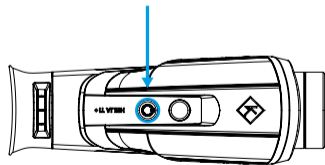

COLOUR MODES

DIGITAL ZOOM

MENU

MENU OFF

FLAT FIELD CORRECTION

AUTO OFF / ON DISPLAY

CHARGING

LOW BATTERY