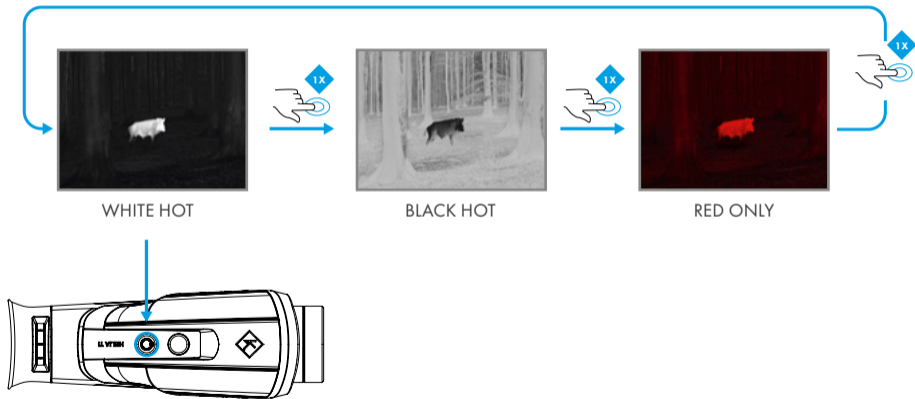

1X

ON

OFF

DIOPTR

FOCUS

COLOUR MODES

DIGITAL ZOOM

MENU

MENU OFF

FLAT FIELD CORRECTION

AUTO OFF / ON DISPLAY

CHARGING

LOW BATTERY

QUICK RELEASE FASTENER

LENS COVER

1.