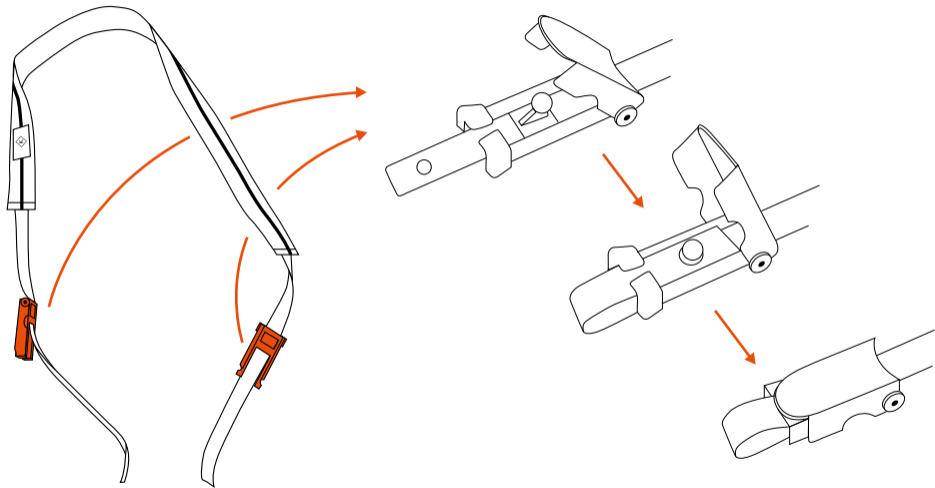

MENU OFF

FLAT FIELD CORRECTION

AUTO OFF / ON DISPLAY

CHARGING

LOW BATTERY

QUICK RELEASE FASTENER

LENS COVER

1.