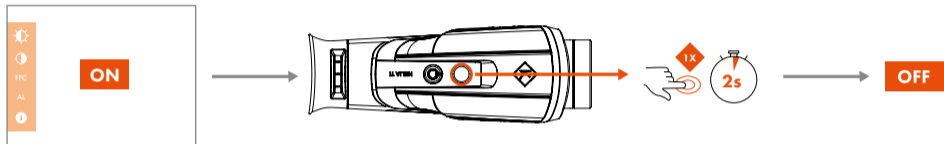

1X

ON

OFF

DIOPTR

FOCUS

COLOUR MODES

DIGITAL ZOOM

MENU

MENU OFF

FLAT FIELD CORRECTION

AUTO OFF / ON DISPLAY

CHARGING

LOW BATTERY

QUICK RELEASE FASTENER

LENS COVER

1.