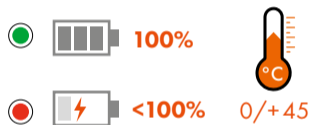

1X

ON

OFF

DIOPTR

FOCUS

COLOUR MODES

DIGITAL ZOOM

MENU

MENU OFF

FLAT FIELD CORRECTION

AUTO OFF / ON DISPLAY

CHARGING

LOW BATTERY

QUICK RELEASE FASTENER

LENS COVER

1.