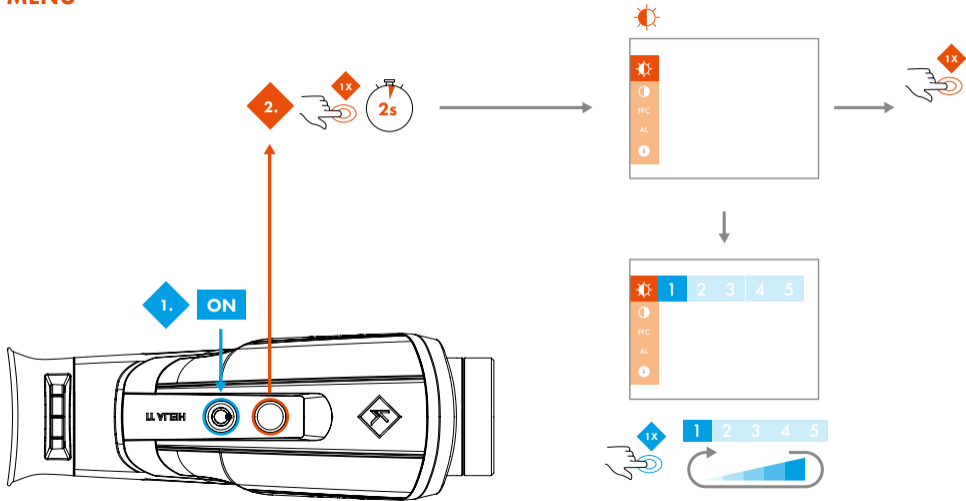

1X

ON

OFF

DIOPTR

FOCUS

COLOUR MODES

DIGITAL ZOOM

MENU

MENU OFF

FLAT FIELD CORRECTION

AUTO OFF / ON DISPLAY

CHARGING

LOW BATTERY

QUICK RELEASE FASTENER

LENS COVER

1.