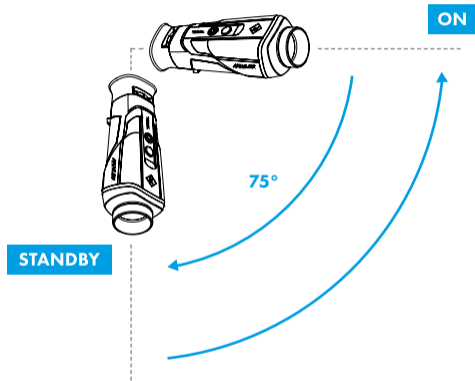

MENU OFF

FLAT FIELD CORRECTION

AUTO OFF / ON DISPLAY

CHARGING

LOW BATTERY

QUICK RELEASE FASTENER

LENS COVER

1.