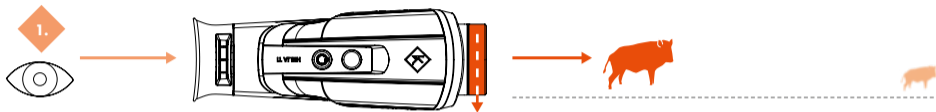

1X

ON

OFF

DIOPTR

FOCUS

COLOUR MODES

DIGITAL ZOOM

MENU