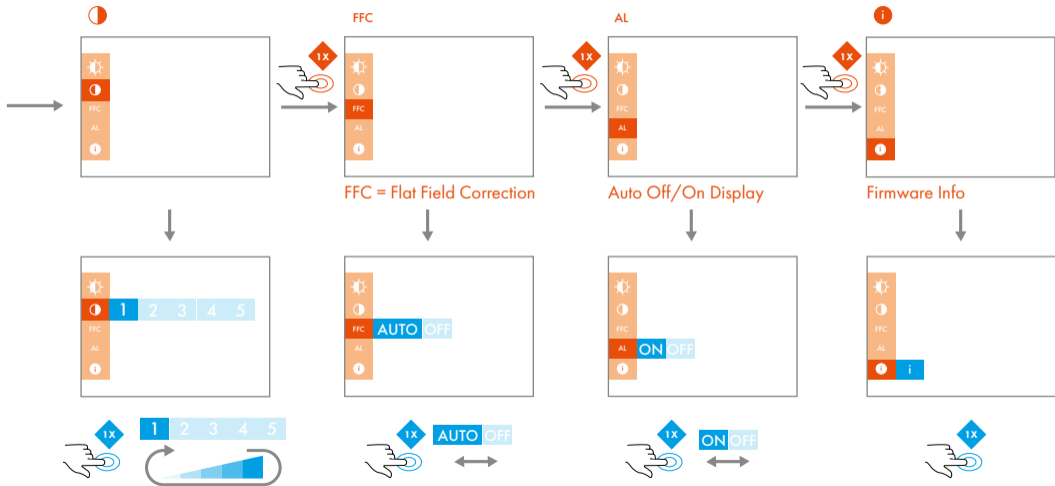

1X

ON

OFF

DIOPTR

FOCUS

COLOUR MODES

DIGITAL ZOOM

MENU

MENU OFF

FLAT FIELD CORRECTION

AUTO OFF / ON DISPLAY

CHARGING

LOW BATTERY

QUICK RELEASE FASTENER

LENS COVER

1.