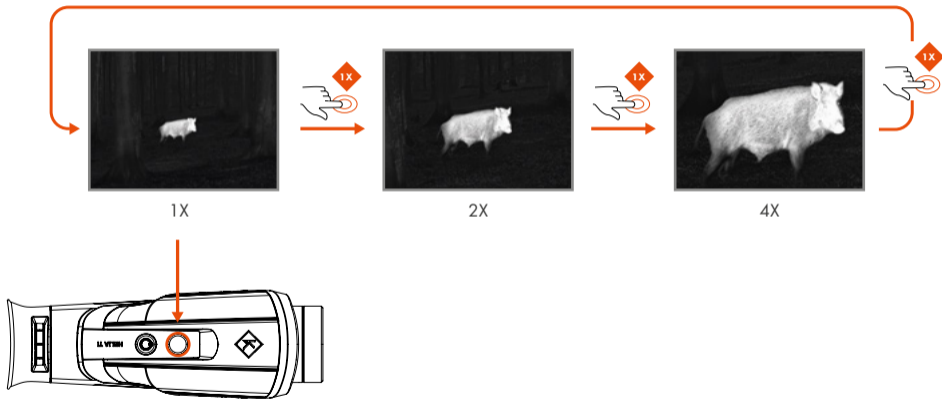

1X

ON

OFF

DIOPTR

FOCUS

COLOUR MODES

DIGITAL ZOOM

MENU

MENU OFF

FLAT FIELD CORRECTION

AUTO OFF / ON DISPLAY

CHARGING

LOW BATTERY

QUICK RELEASE FASTENER

LENS COVER

1.