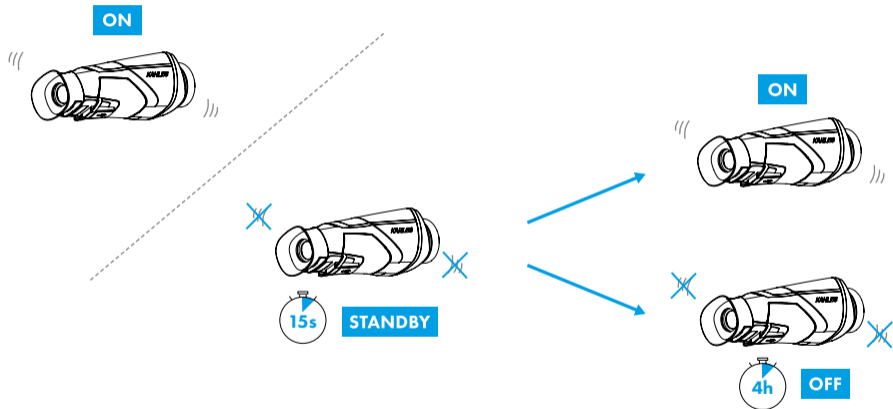

MENU OFF

FLAT FIELD CORRECTION

AUTO OFF / ON DISPLAY

CHARGING

LOW BATTERY

QUICK RELEASE FASTENER

LENS COVER

1.