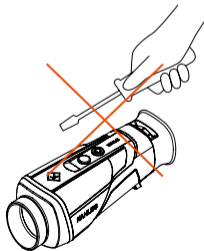

STORAGE

-30/+70