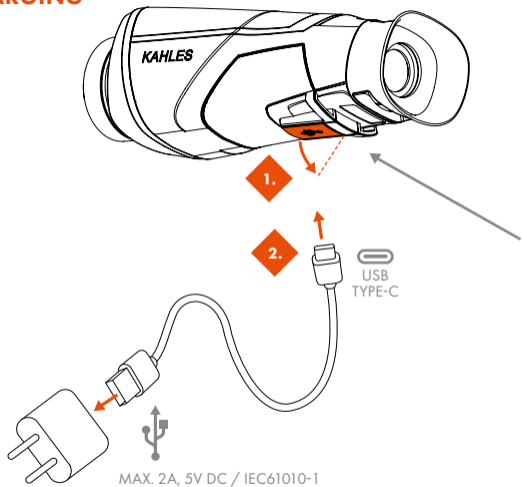

MENU OFF

FLAT FIELD CORRECTION

AUTO OFF / ON DISPLAY

CHARGING

LOW BATTERY

QUICK RELEASE FASTENER

LENS COVER

1.