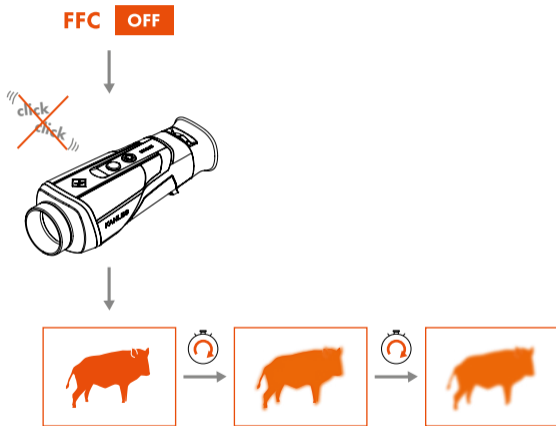

1X

ON

OFF

DIOPTR

FOCUS

COLOUR MODES

DIGITAL ZOOM

MENU

MENU OFF

FLAT FIELD CORRECTION

AUTO OFF / ON DISPLAY

CHARGING

LOW BATTERY

QUICK RELEASE FASTENER

LENS COVER

1.