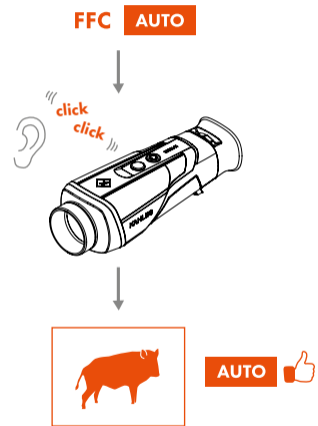

1X

ON

OFF

DIOPTR

FOCUS

COLOUR MODES

DIGITAL ZOOM

MENU

MENU OFF

FLAT FIELD CORRECTION

AUTO OFF / ON DISPLAY

CHARGING

LOW BATTERY

QUICK RELEASE FASTENER

LENS COVER

1.