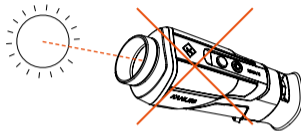

USE

-20/+50